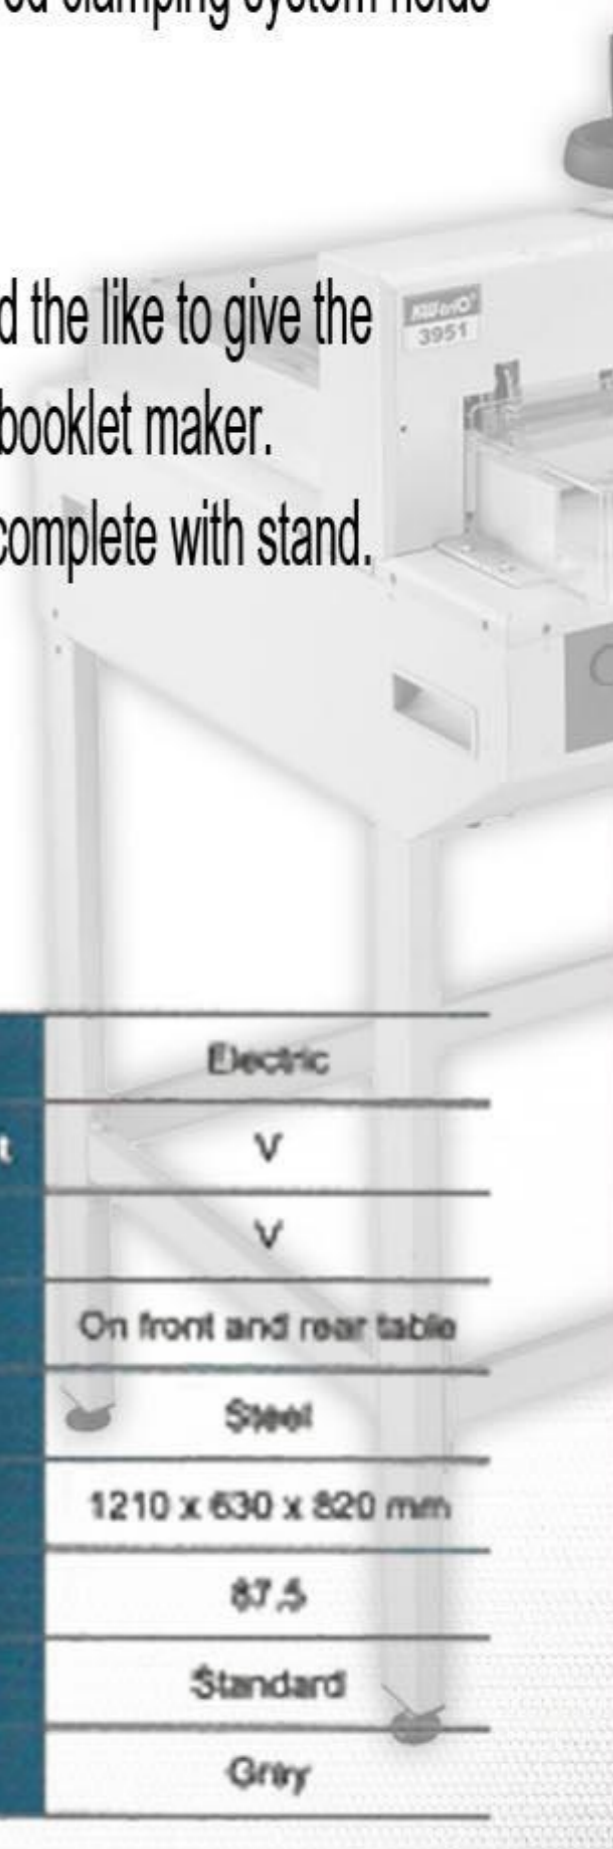

# Electric Power Paper Guillotine

The KW Trio 3952 electric guillotine is exceptionally well manufactured and most importantly accurate. It has proved to give years of reliable service to business from print shops to corporate and government departments who need their equipment to be first rate.

This ream guillo is perfect for cutting down SR A3 documents.

It has a cutting length of 430 mm and a cutting height of 40 mm.

With a high quality blade made from hardened steel it is perfect for effortless cutting and fine trimming of paper stacks of up to 40 mm.

The optical cutting line assists with perfect paper alignment whilst the geared clamping system holds paper stacks firmly and securely in place for accurate cutting.

It is loaded with safety features to ensure operator safety at all times.

## Specification:

Cutting Length	430mm	Blade Drive	Electric
Cutting Height	45 mm	Blade Micro Adjustment	V
Inserting Depth	430mm	Knife Lock Device	V
Minimum Cut	48 mm	Safety Guard	On front and rear table
Clamping system	Spindle guided clamp	Paper Guide	Steel
Table Size (WxD)	620 x 700 mm	Dimensions (HxWxD)	1210 x 630 x 820 mm
Measuring Scale (mm/inch)	on side lay	Weight (kgs)	87.5
Optical Cutting Line	V	Stand	Standard
Blade Type	Resharpenable	Color	Grey